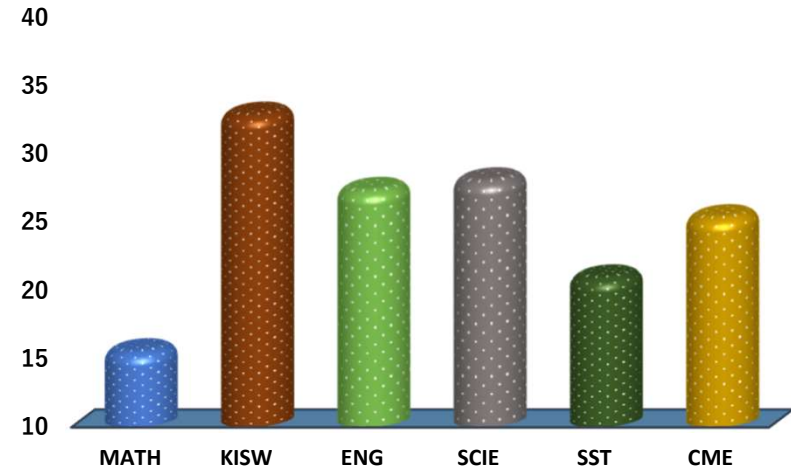

BRIGHT JUNIORS

REGION: DAR ES SALAAM

SCHOOL AVERAGE

25.0

DISTRICT: UBUNGO

SUBJECT AND GRADE PERFORMANCE ANALYSIS

SUBJECT RANKING

KISWAHILI	32.8	66%	1
SCIENCE	28.0	56%	2
ENGLISH	27.3	55%	3
CIVIC AND MORAL EDUCATION	25.3	51%	4
SOCIAL STUDIES	20.9	42%	5
MATHEMATICS	15.5	31%	6

SUBJECT GRADE ANALYSIS

SUBJECT/GRADE	A	B	C	D	E
MATHEMATICS	0	1	1	5	3
KISWAHILI	1	5	4	0	0
ENGLISH	0	4	3	3	0
SCIENCE	1	3	5	1	0
SOCIAL STUDIES	0	0	5	4	1
CIVIC AND MORAL	0	4	3	3	0

OVERALL GRADE ANALYSIS

Grade	Count	Total	Percentage
A	0	10	0%
B	2		20%
C	5		50%
D	3		30%
E	0		0%

CHART SUBJECT ANALYSIS

BOYS VS GIRLS PERFORMANCE